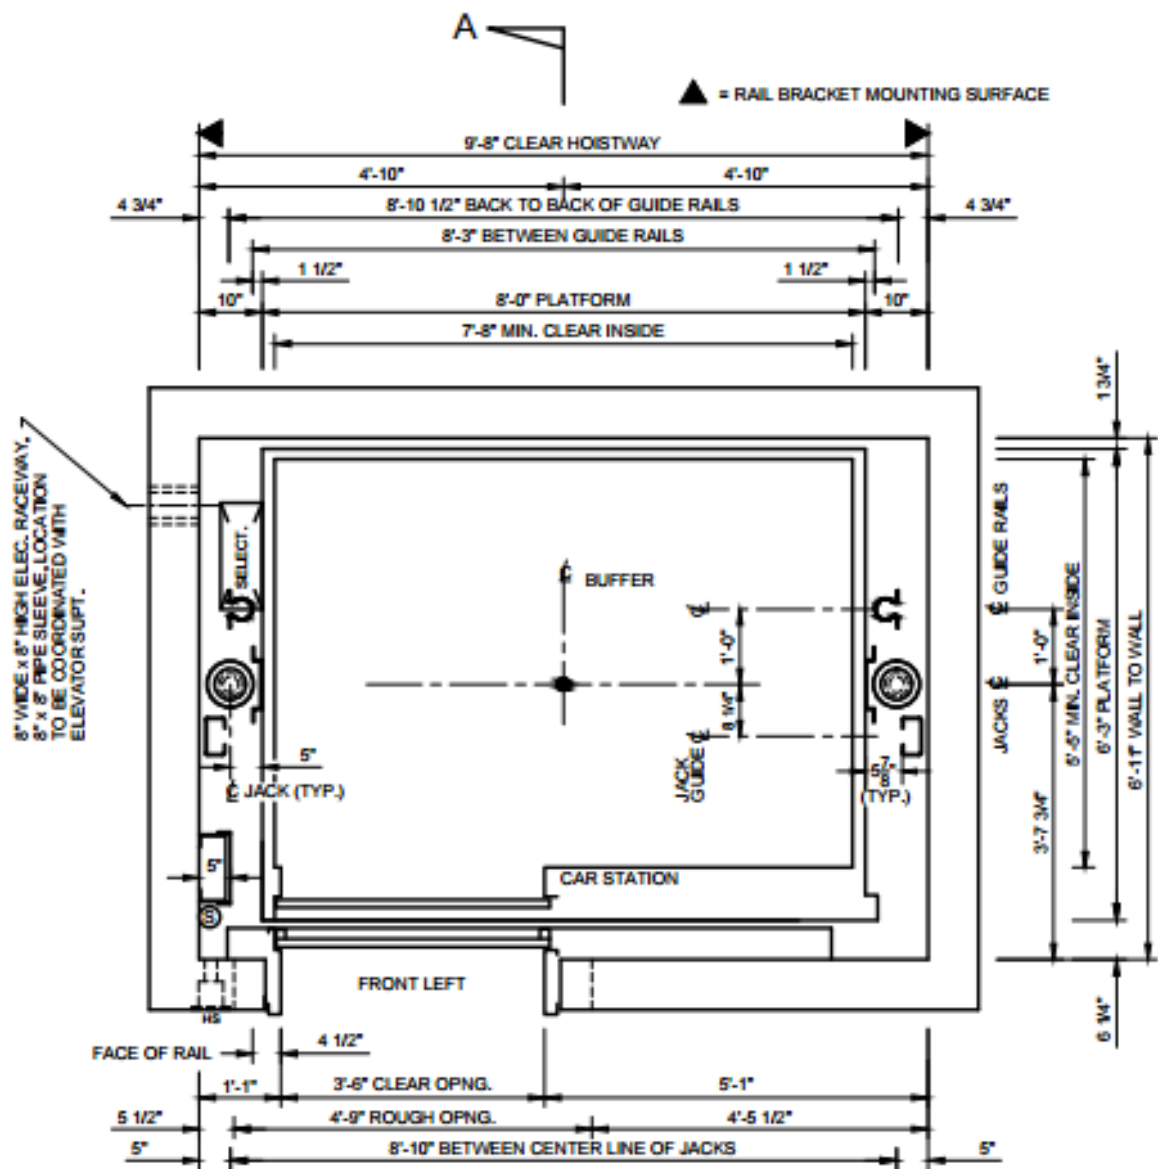

4000 LB FRONT OPENING
3 STAGE HYDRO

A HOISTWAY PLAN