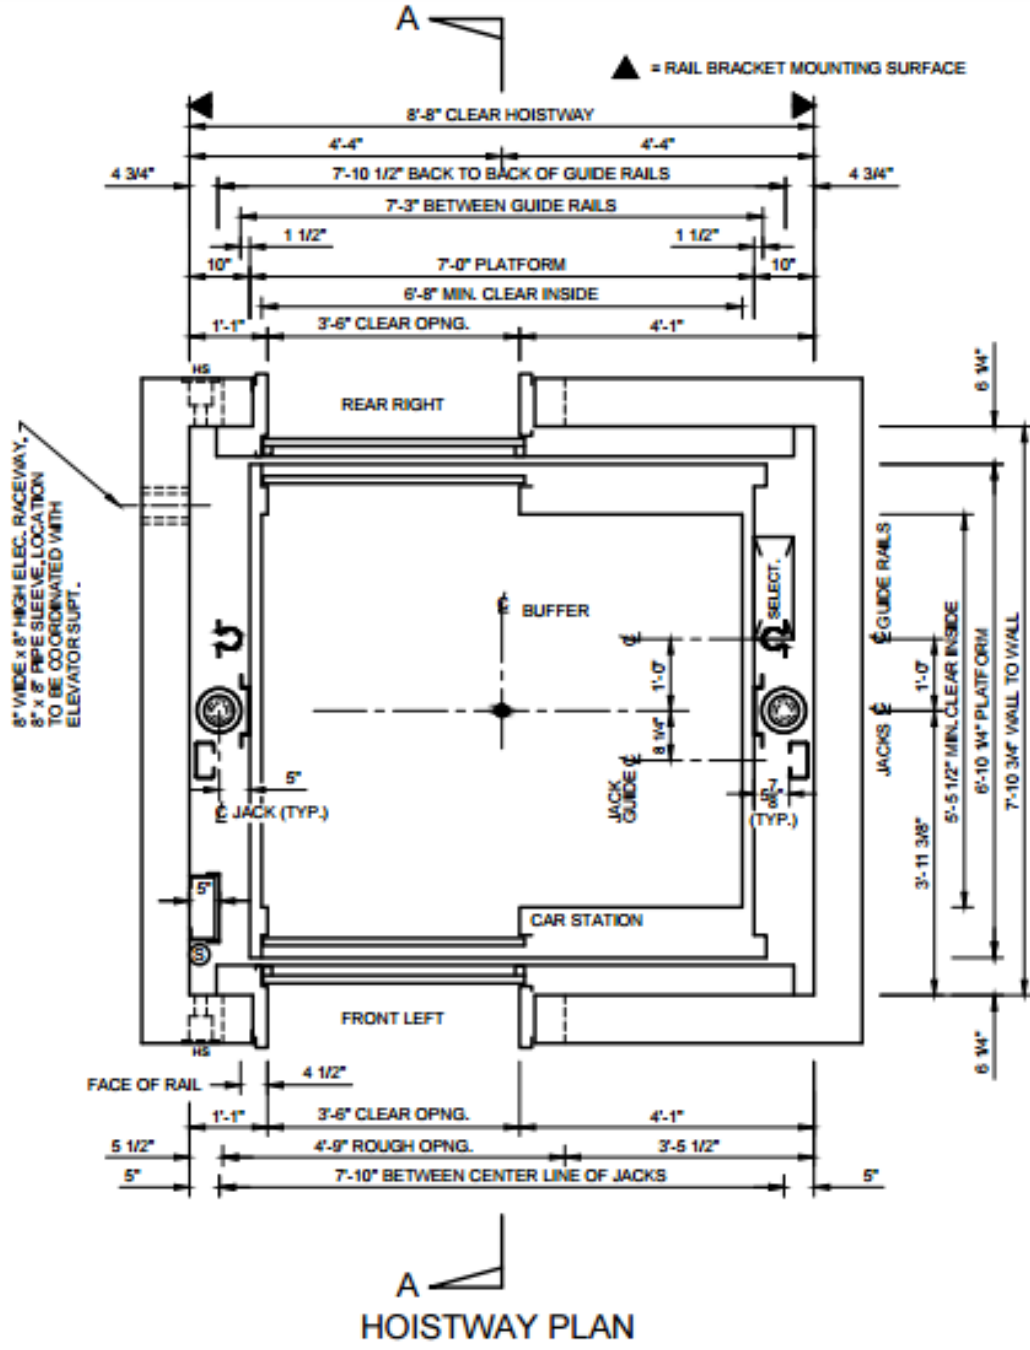

3500 FRONT & REAR  
3 STAGE

HOISTWAY PLAN