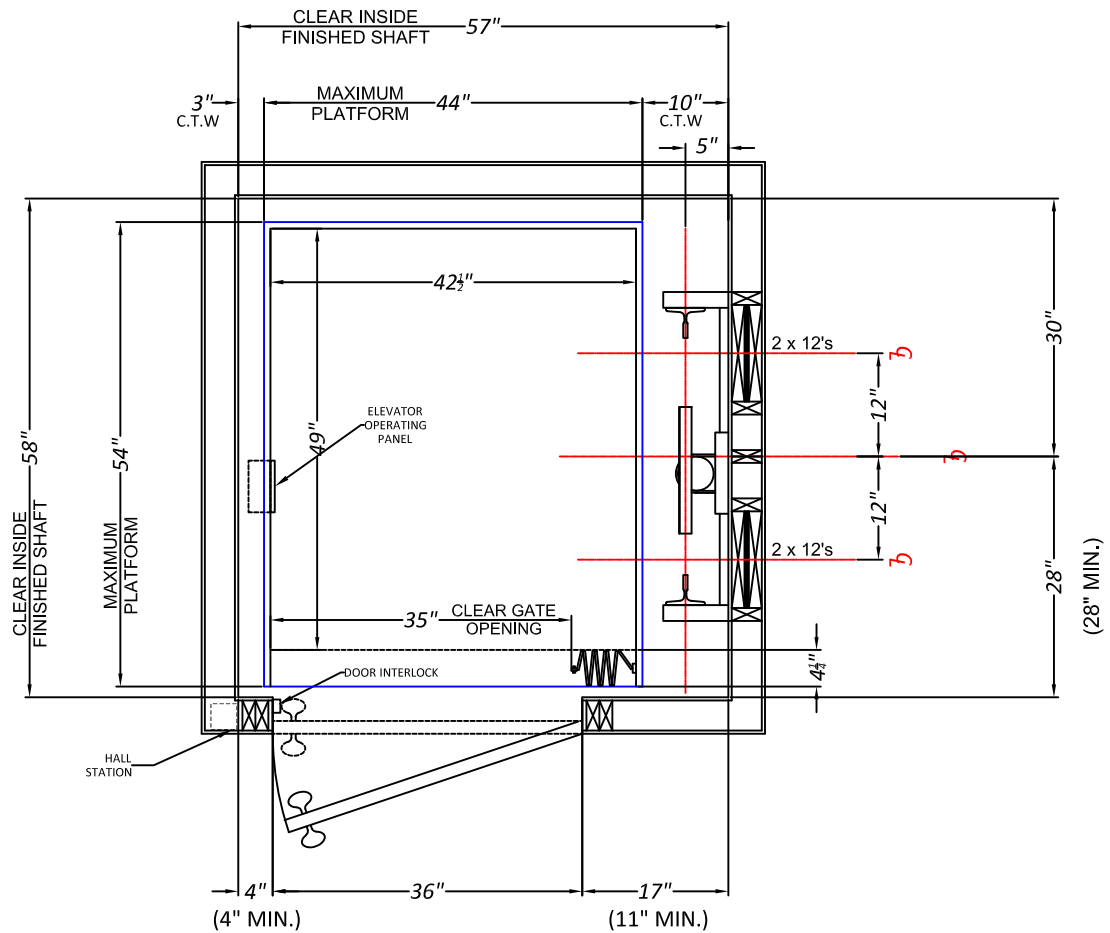

Genesis Elevator Company

OVER-SIZE ELEVATOR SHAFT PLAN VIEW

SCALE - 1:1

NOTE: ALL DIMENSIONS ARE APPROXIMATE

DRAWING NAME:

DRAWING NUMBER:

(770)423-1095
www.geneselevator.com

RIGHT RAIL

Gen 1
Oversized