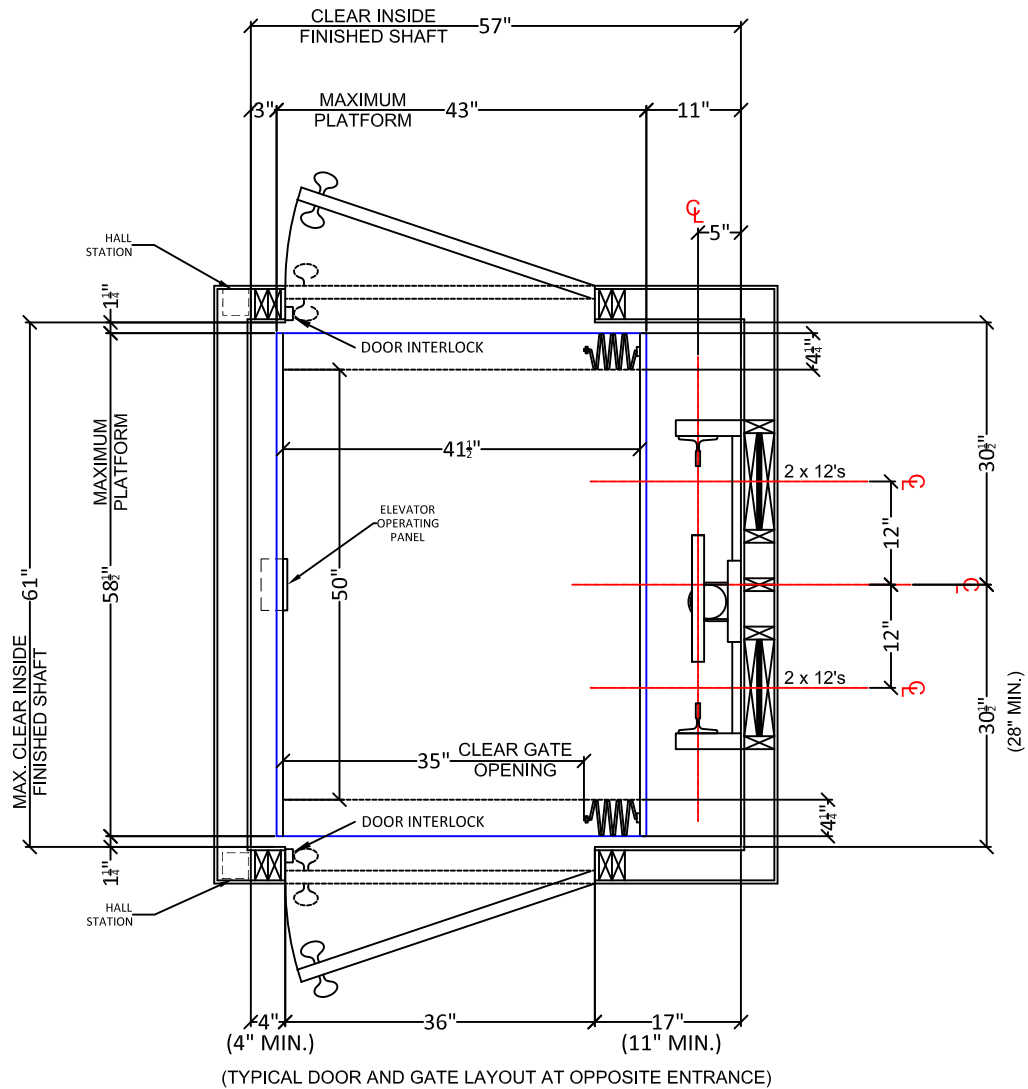

# Genesis Elevator Company

## OVER-SIZE ELEVATOR SHAFT PLAN VIEW

SCALE - 1:1

NOTE: ALL DIMENSIONS ARE APPROXIMATE

<p>(770)423-1095 www.geneselevator.com</p>	<p>DRAWING NAME: <b>RIGHT RAIL PASS THRU</b></p>	<p>DRAWING NUMBER: <b>HED_4 OS.RRFR</b></p>
--	--	---