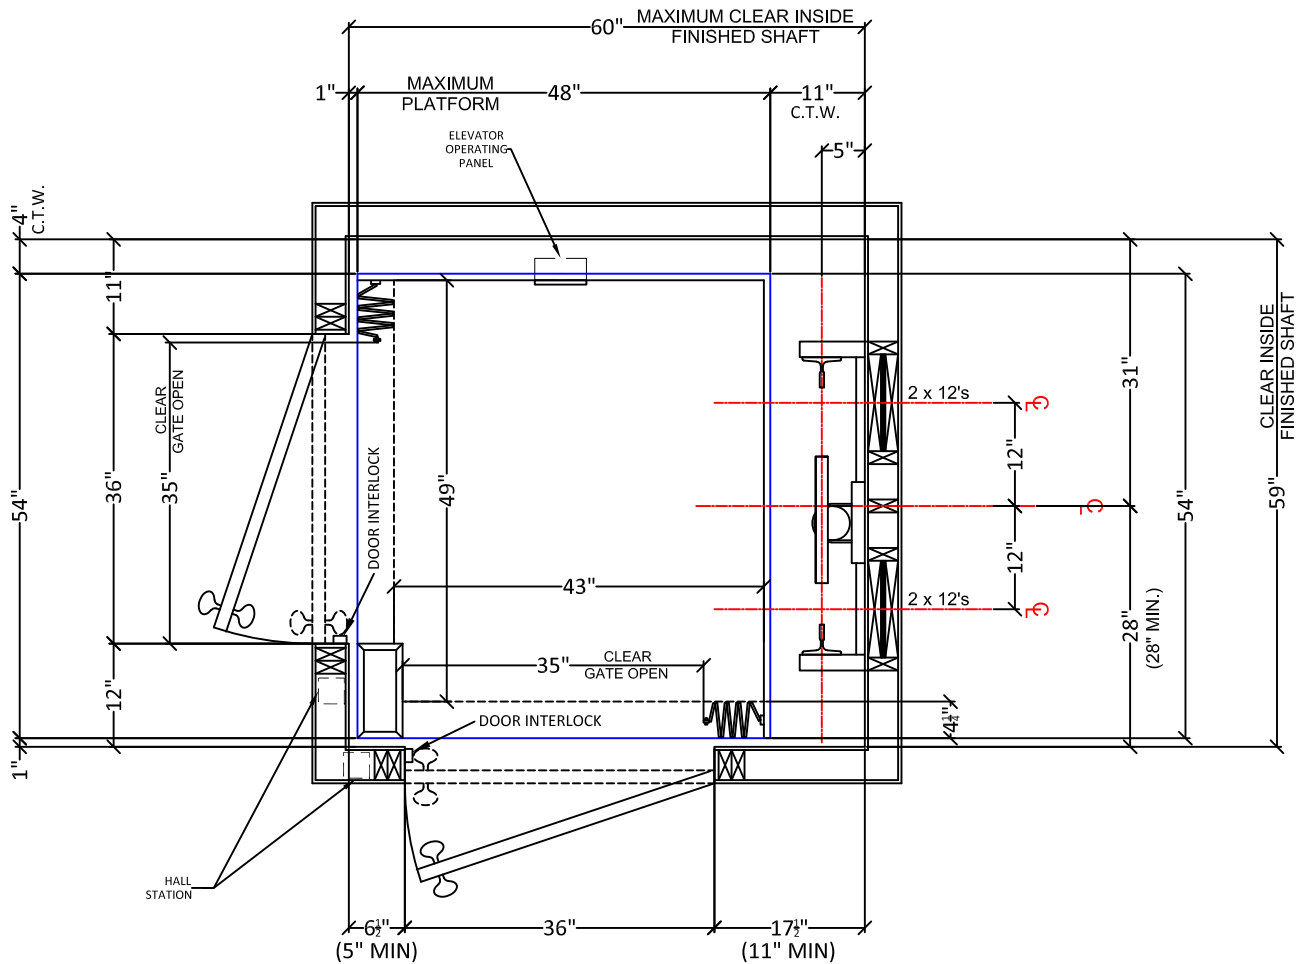

# Genesis Elevator Company

## OVER-SIZE ELEVATOR SHAFT PLAN VIEW

SCALE - NOT TO SCALE

NOTE: ALL DIMENSIONS ARE APPROXIMATE

<p>(770)423-1095 www.geneselevator.com</p>	<p>DRAWING NAME: <b>RIGHT RAIL ADJACENT OPENING</b></p>	<p>DRAWING NUMBER: <b>HED_6 OS.RRFS</b></p>
--	---	---