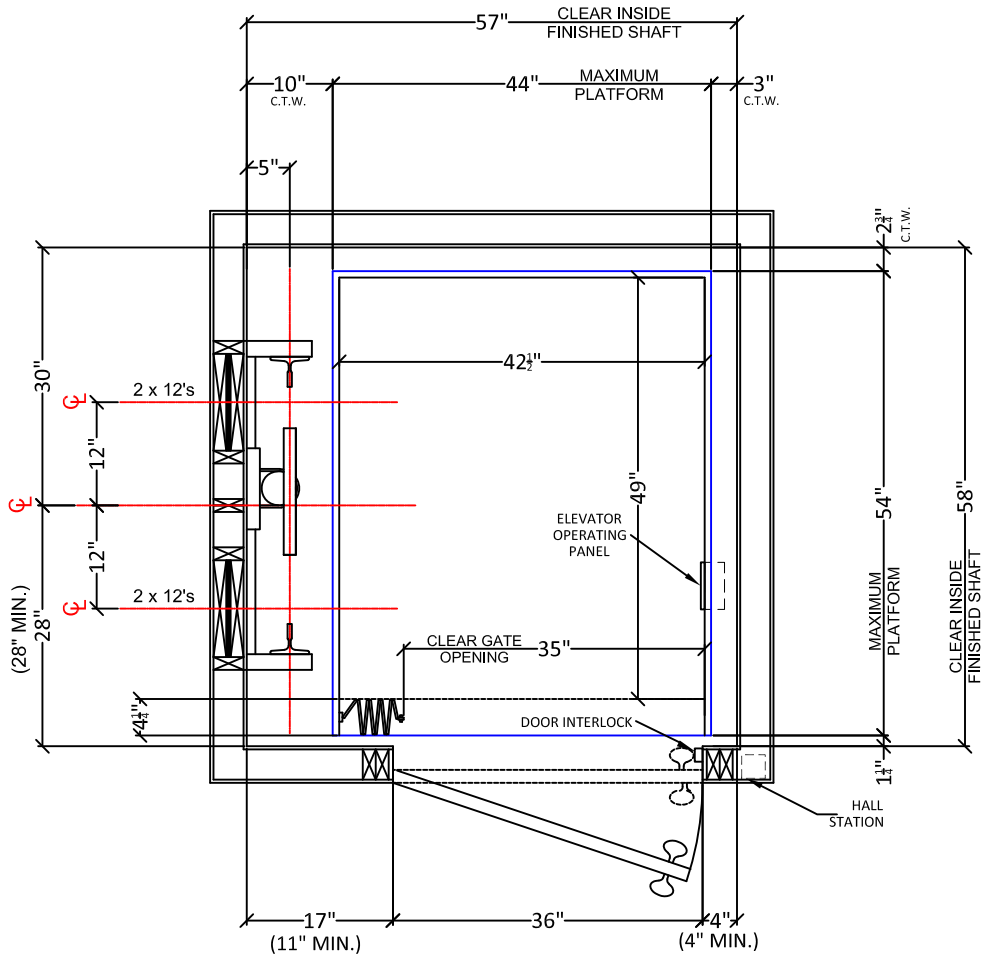

Genesis Elevator Company

OVER-SIZE ELEVATOR SHAFT PLAN VIEW

SCALE - 1:1

NOTE: ALL DIMENSIONS ARE APPROXIMATE

<p>(770)423-1095 www.geneselevator.com</p>	<p>DRAWING NAME: LEFT SIDE RAIL IN-LINE OPENING</p>	<p>DRAWING NUMBER: HED_2 OS.LR1LO</p>
--	--	--