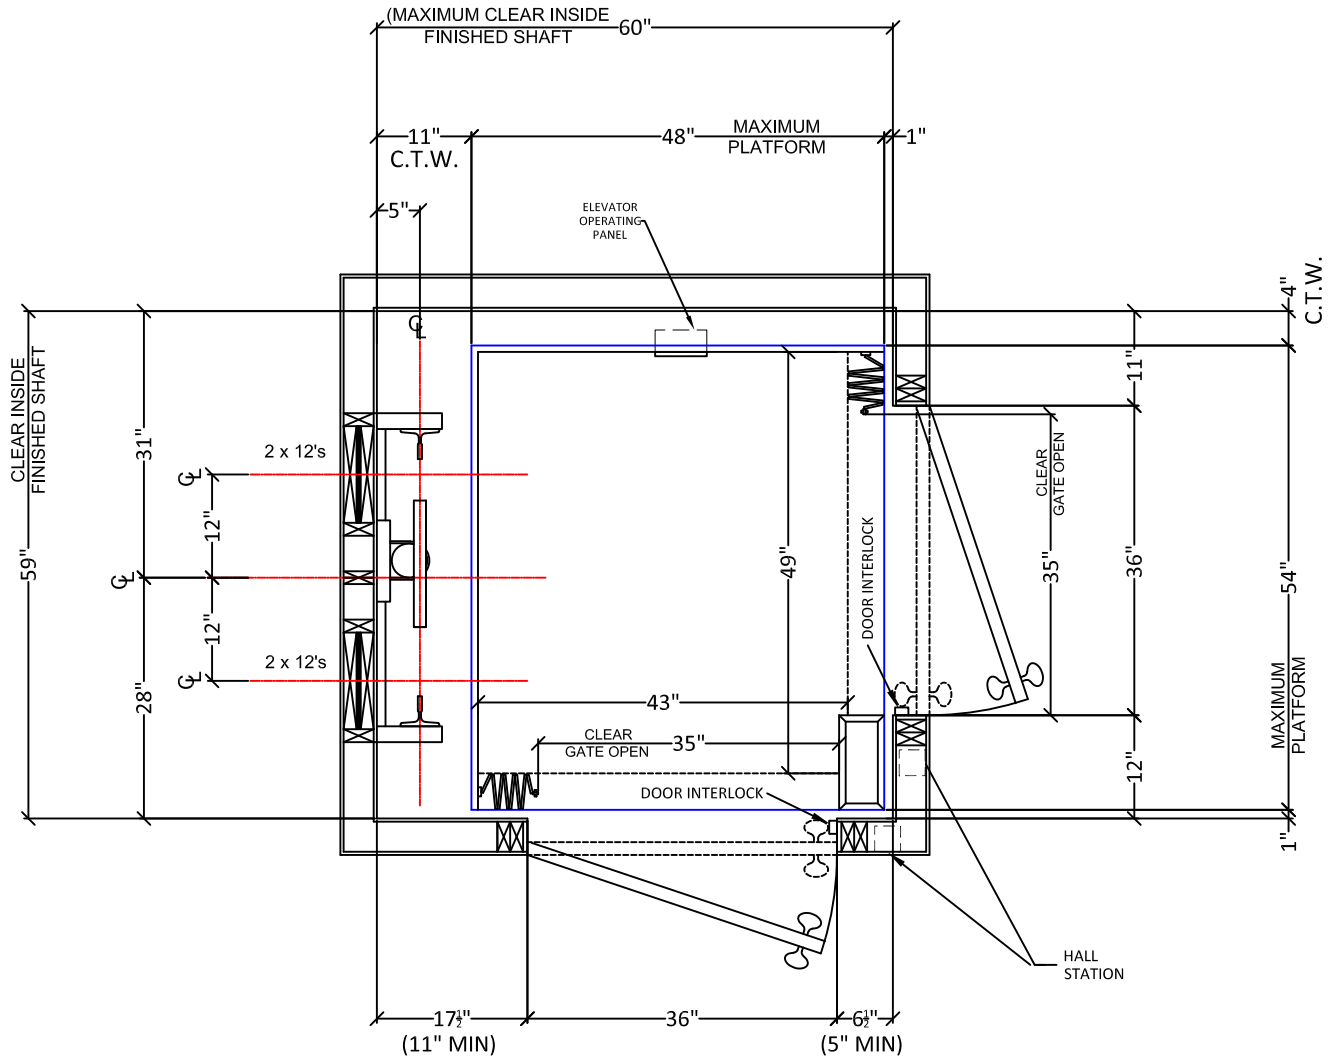

Genesis Elevator Company

OVER-SIZE ELEVATOR SHAFT PLAN VIEW

SCALE - 1:1

NOTE: ALL DIMENSIONS ARE APPROXIMATE

DRAWING NAME:

DRAWING NUMBER:

(770)423-1095
 www.geneselevator.com

LEFT RAIL
 ADJACENT OPENING