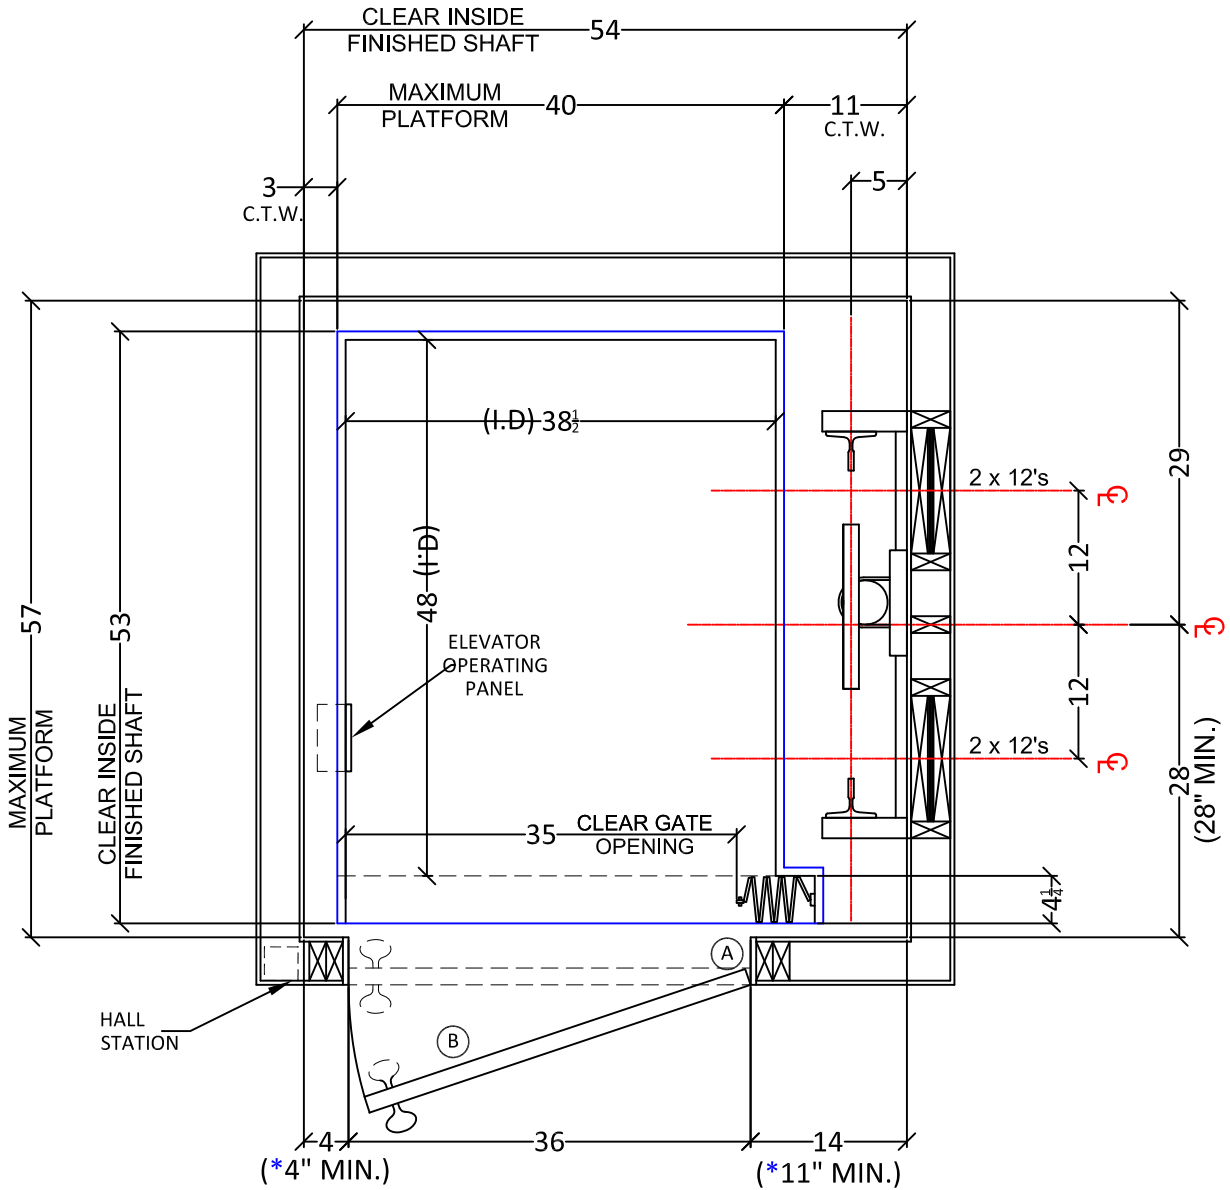

Genesis Elevator Company

STANDARD ELEVATOR SHAFT PLAN VIEW

SCALE - 1:1

NOTE: ALL DIMENSIONS ARE APPROXIMATE

(770)423-1095
www.geneselevator.com

DRAWING NAME:
RIGHT SIDE RAIL
IN-LINE OPENING

DRAWING NUMBER:
HED_1
STD.RRILO