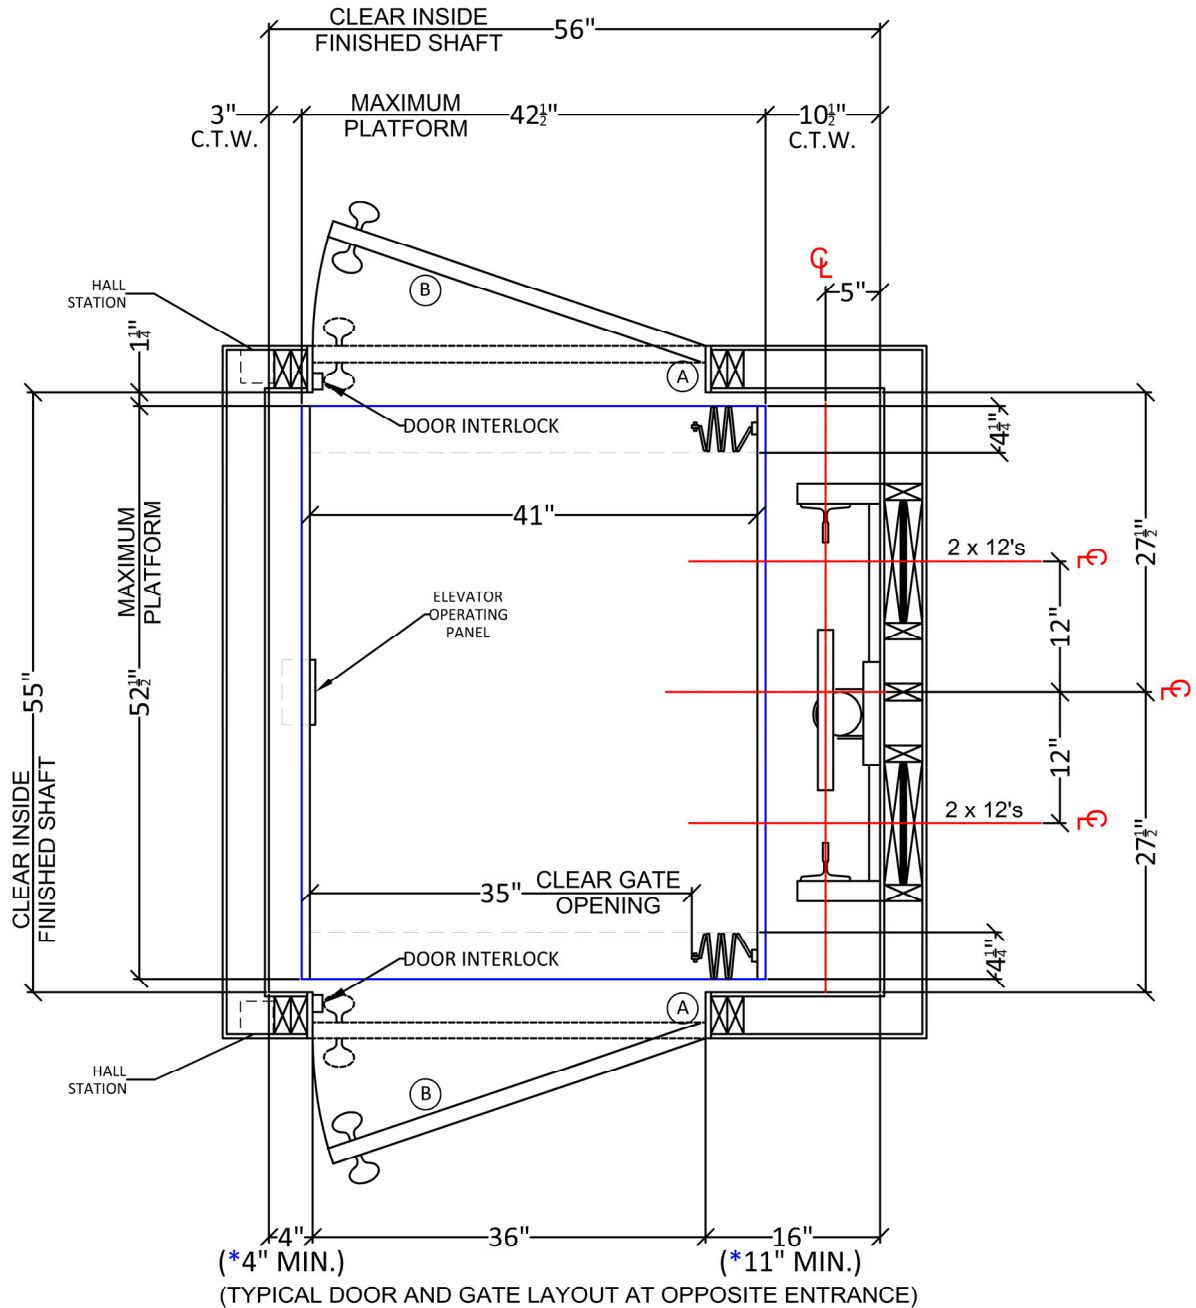

# Genesis Elevator Company

## STANDARD ELEVATOR SHAFT PLAN VIEW

SCALE - 1:1

NOTE: ALL DIMENSIONS ARE APPROXIMATE

(770)423-1095  
www.genesiselevator.com

RIGHT RAIL  
PASS THRU

HED\_4  
STD.RRFR