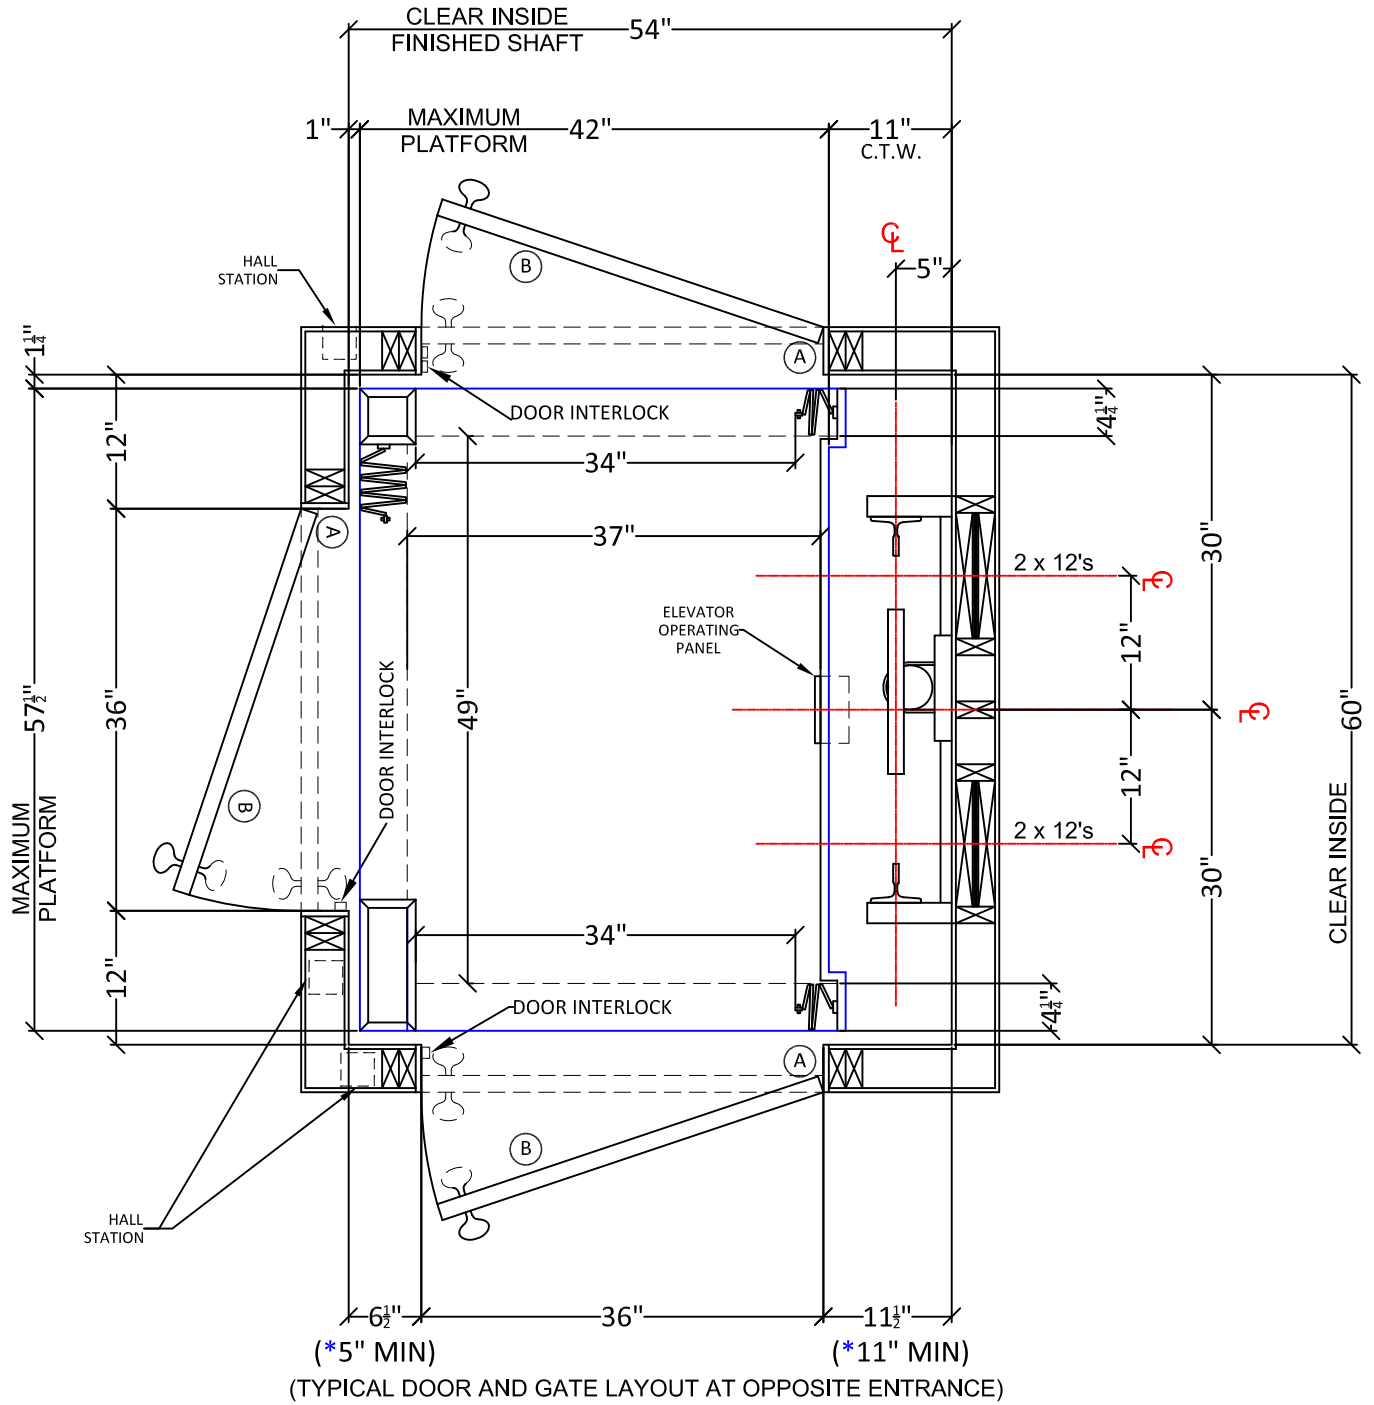

Genesis Elevator Company

STANDARD ELEVATOR SHAFT PLAN VIEW

SCALE - 1:1

NOTE: ALL DIMENSIONS ARE APPROXIMATE

(770)423-1095
www.geneselevator.com

DRAWING NAME:
RIGHT RAIL
3-OPENING LAYOUT

DRAWING NUMBER:
HED_7-STD.
RR.3OPENING