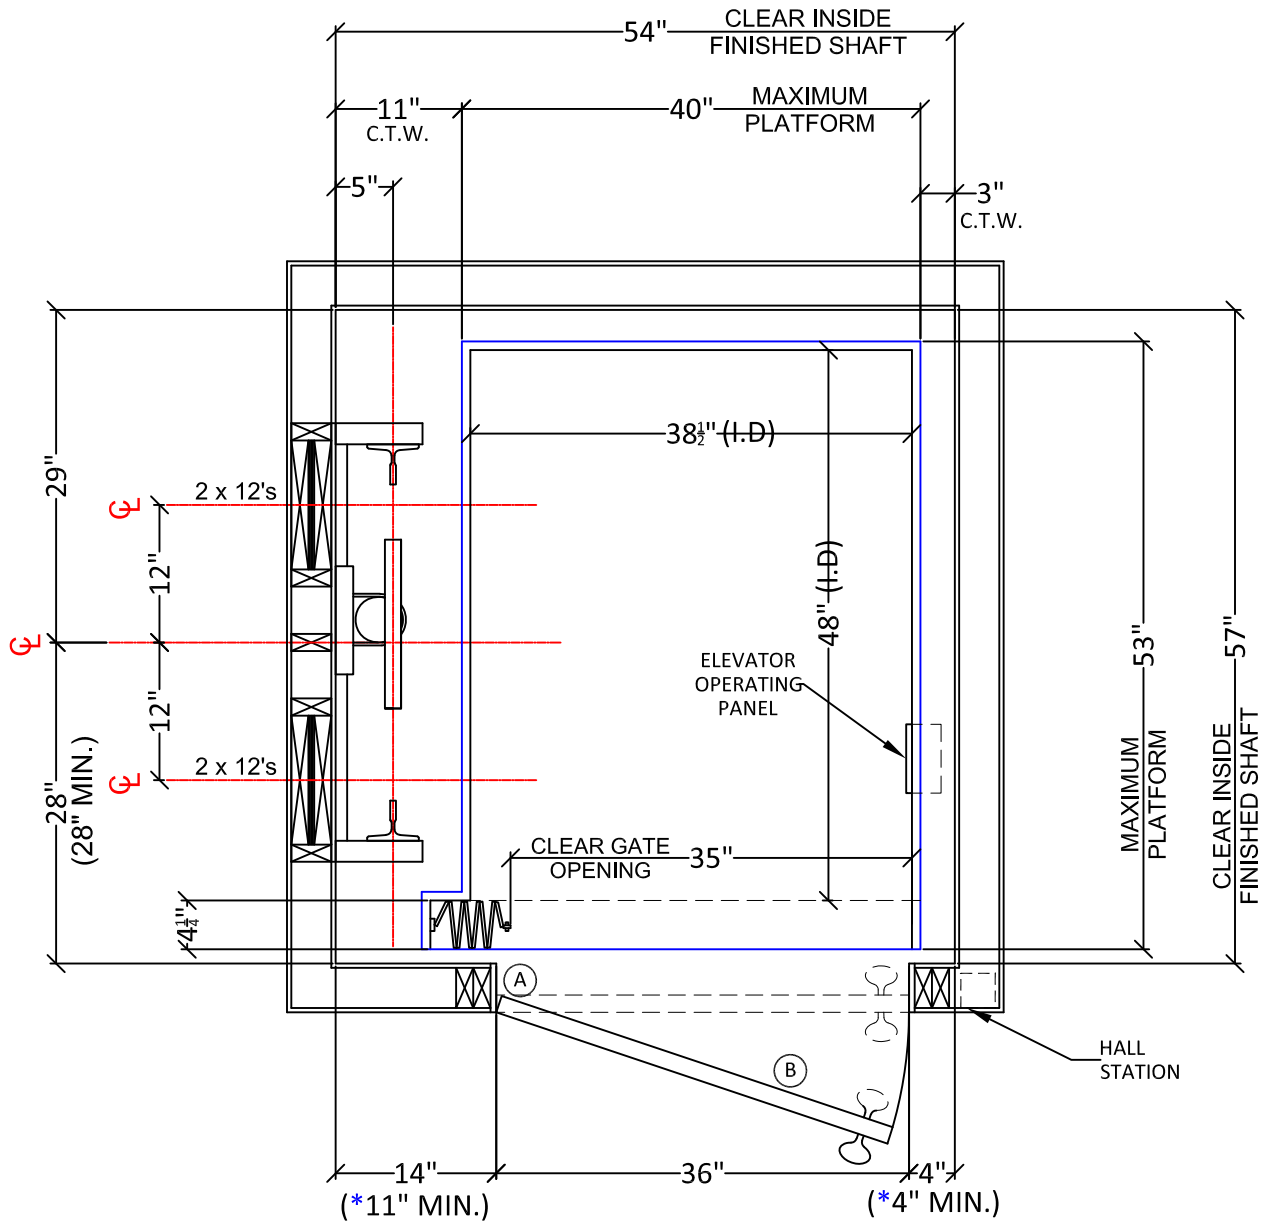

Genesis Elevator Company

STANDARD ELEVATOR SHAFT PLAN VIEW

SCALE - 1:1

NOTE: ALL DIMENSIONS ARE APPROXIMATE

<p>(770)423-1095 www.geneselevator.com</p>	<p>DRAWING NAME: LEFT SIDE RAIL IN-LINE OPENING</p>	<p>DRAWING NUMBER: HED_2 STD.LRIL0</p>
------------------------------------------------	-------------------------------------------------------------	------------------------------------------------